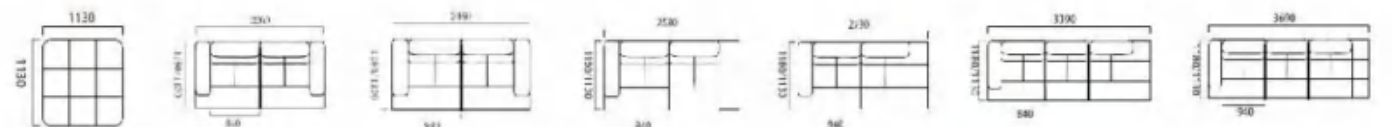

On this sofa, you can experience an angle representing comfort, enough for you to enjoy a day of relaxation. When unfolded, high-quality memory sponge represents ultimate comfort. The exquisite leather cover, fashionable double-layer armrests, and metal high feet bring it more face and elegance.

F5030 Gladstone