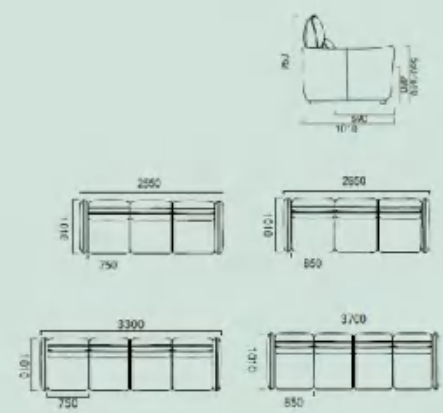

# Morris

SH046 莫里斯

Unique and iconic slim handrails, elegant and concise line contours, Gently press the multifunctional button, all you need to do is relax your body,  
The lightweight sofa naturally adjusts to a golden angle of 110 ° to 168 ° , evoking multiple sensory experiences.