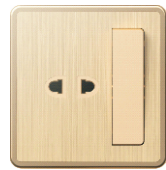

M7-021  
1 gang 20A switch w/neon

M7-022  
1 gang 45A switch w/neon

M7-023  
TV socket

M7-024  
TEL socket

M7-025  
NEL socket

M7-009  
Doorbell switch

M7-010  
1 gang 2 pin socket

M7-011  
1 gang 2 socket