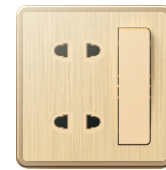

M7-021  
1 gang 20A switch w/neon

M7-022  
1 gang 45A switch w/neon

M7-023  
TV socket

M7-024  
TEL socket

M7-025  
NEL socket

M7-009  
Doorbell switch

M7-010  
1 gang 2 pin socket

M7-011  
1 gang 2 socket