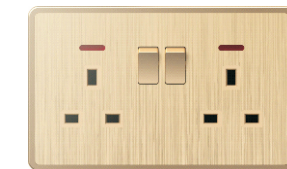

M7-017  
1 gang switch+universal  
five-hole socket w/neon

M7-018  
1 gang switch+mnliti  
function socket +2 USB

M7-019  
1 gang european socket

M7-019  
1 gang french socket

M7-036  
Blank plate(3x6)

M7-037  
13A DP 2 gang switch+2 socket w/neon