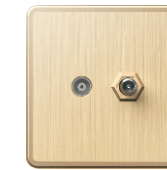

M7-027
TV+Satellite w/neon