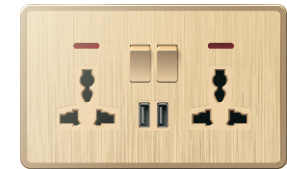

M7-015  
13A 1 gang switch socket  
w/neon

M7-016  
15A 1 gang switch socket  
w/neon

M7-031  
TEL+NEL socket

M7-032  
Light dimmer

M7-033  
Speed switch

M7-034  
Blank plate

M7-035  
2\*13A switched socket with neon+USB