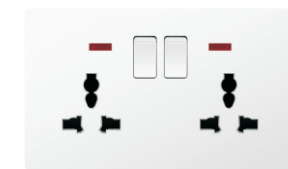

**K1-019**  
1 gang european socket

**K1-019**  
1 gang french socket

**K1-036**  
Blank plate(3x6)

**K1-037**  
13A DP 2 gang switch+2 socket w/neon

**K1-038**  
2 gang switch+  
2 multi function socket w/neon