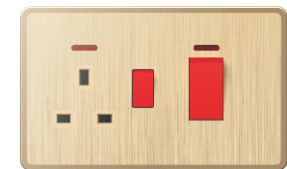

M7-039
13A socket+45A socket w/neon