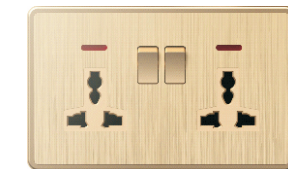

M7-017  
1 gang switch+universal  
five-hole socket w/neon

M7-018  
1 gang switch+mnliti  
function socket +2 USB

M7-019  
1 gang european socket

M7-019  
1 gang french socket

M7-036  
Blank plate(3x6)

M7-037  
13A DP 2 gang switch+2 socket w/neon